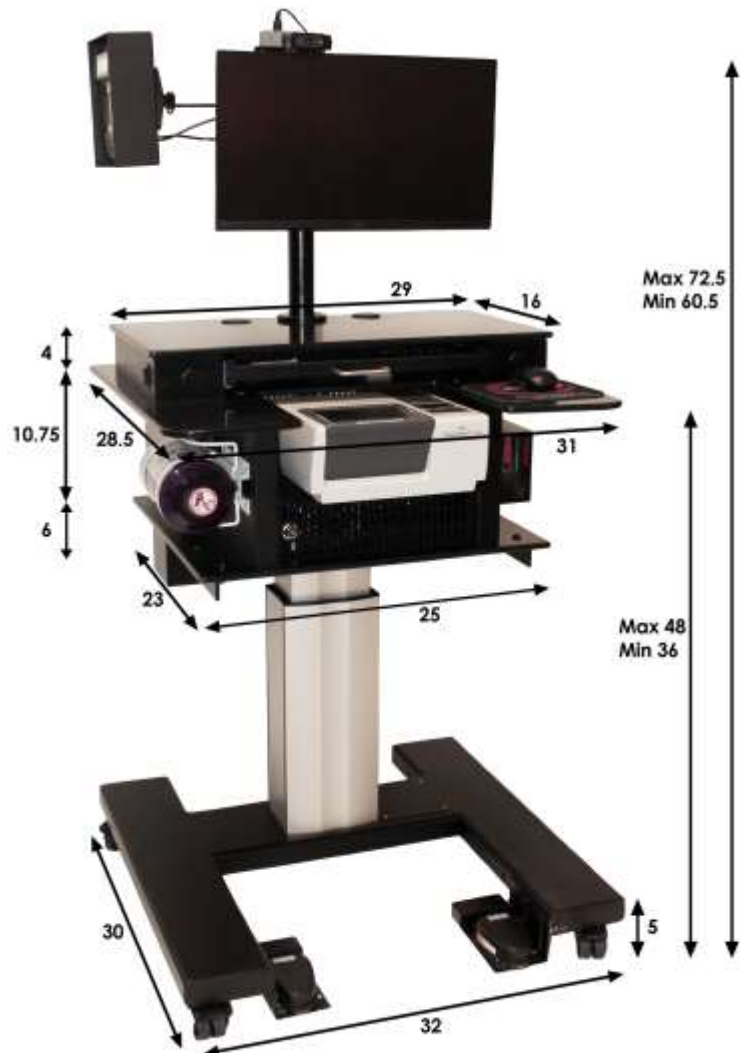

# LiveScan Plus Standard Cabinet

Portable ruggedized cabinet  
capable of withstanding extreme  
working conditions, such as those  
found in jails and prisons.

- Dimensions (Width x Height x Depth):  
Without Monitor: 31" x 45" x 28.5"  
With Monitor: 31" x 69" (includes 24" for  
monitor mount and base) x 28.5"  
With Lights: 31" x 90" (includes 45" for  
light and camera mount) x 28.5"
- 185 lbs. assembled with all components
- Supply Voltage: 115 V
- Door with lock for the cabinet so you can completely lock front and back
- Hide-away keyboard tray for standard keyboards
- Sliding panel over the top of the scanner
- Works with Cross Match , Integrated Biometrics, MorphoTrak, or 3M (Cogent) scanners

## Options

- Monitor mount extension to 7 feet to accommodate an optional camera and lighting
- 16" Low profile LED Lighting on the cabinet base
- 48" Low Profile LED light strip mounted in an aluminum extrusion at 7 feet from the ground
- Electrical Height-Adjustable version available as well (see reverse page)

# LiveScan Plus Electric Height- Adjustable Cabinet

Adjustable scanner mount surface

Works with HID/Crossmatch, IDEMIA,  
Gemalto, or Green Bit scanners

## Options

- Monitor mount extension to accommodate an optional camera and lighting
- 48" Low Profile LED light strip mounted in an aluminum extrusion at 7 feet from the ground

Live Scan • Mugshot & Criminal Booking • Fingerprint Archive  
Mobile Fingerprint Identification • Crime Scene Digital Asset Management  
Multimodal Biometrics (Fingerprint, Iris, Facial) • Applicant Live Scan  
Tattoo Matching • Facial Recognition Case Management • Inmate Tracking  
Live Surveillance Facial Recognition