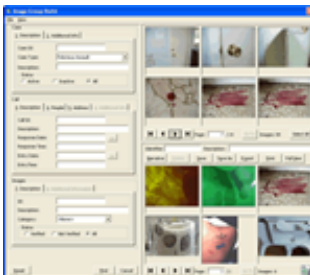

# Digital CrimeScene

## Secure Immediate Digital Photography

Now you can always say "yes" to the courtroom question,  
"Is this a true and accurate representation?"

Digital CrimeScene is developed to account for any type of crime scene your agency may encounter. Whether your crime scene has 12 images or thousands of images Digital CrimeScene is the solution you need.

The automated workflow manager allows cases or specific data to be routed to and reviewed by supervisors and other selected individuals.

Digital CrimeScene runs on a stand-alone Enterprise System to securely store your forensic photos. The system keeps all of your photos secure by never allowing the original photo to be altered or deleted. However, export features allow you to easily edit or enhance copies of the photos.

Always be prepared for court with proven image security, electronic courtroom presentations, printed photo journals of cases, and chain of custody reports.

- **Secure Evidence:**  
All photos are written to CD-ROM and SQL database. These "Digital Negatives" will never allow the original to be altered.
- **Image Enhancement:**  
Copy photos to a photo-editing package for enhancement. The original image is never altered.
- **Customizable:**  
Data fields can be customized to meet your agency's specific needs.
- **Backward Compatibility:**  
35MM film can be scanned and processed alongside digital photos.
- **Integration:**  
Can be set-up to work with your existing equipment and software.