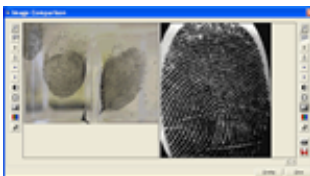

# Digital CrimeScene

## Secure Immediate Digital Photography

Now you can always say "yes" to the courtroom question,  
"Is this a true and accurate representation?"

Digital CrimeScene is developed to account for any type of crime scene your agency may encounter. Whether your crime scene has 12 images or thousands of images Digital CrimeScene is the solution you need.

The automated workflow manager allows cases or specific data to be routed to and reviewed by supervisors and other selected individuals.

Digital CrimeScene runs on a stand-alone Enterprise System to securely store your forensic photos. The system keeps all of your photos secure by never allowing the original photo to be altered or deleted. However, export features allow you to easily edit or enhance copies of the photos.