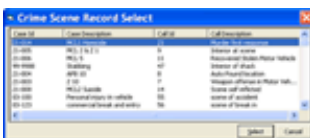

## Secure Immediate Digital Photography

Now you can always say "yes" to the courtroom question,  
"Is this a true and accurate representation?"

Digital CrimeScene is developed to account for any type of crime scene your agency may encounter. Whether your crime scene has 12 images or thousands of images Digital CrimeScene is the solution you need.